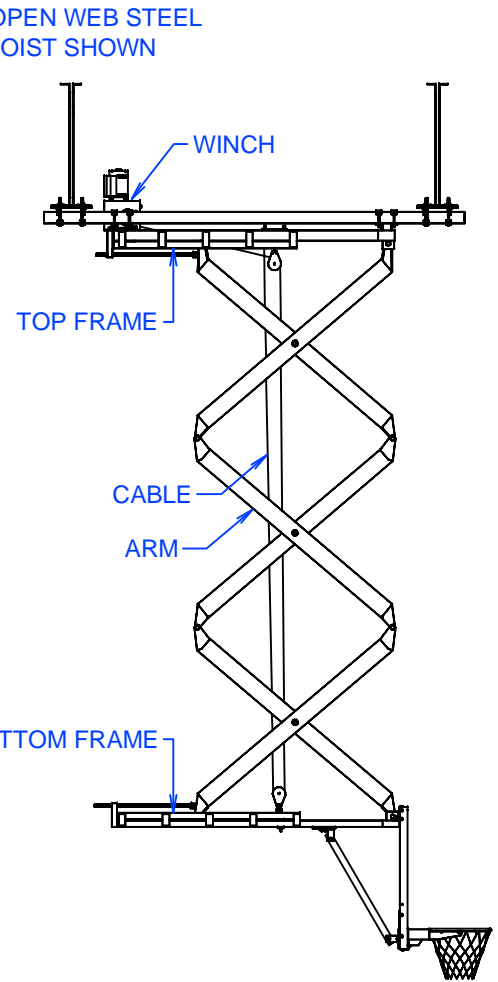

STORAGE POSITION
FRONT VIEW

STORAGE POSITION
SIDE VIEW

PLAYING POSITION
FRONT VIEW

PLAYING POSITION
SIDE VIEW

MAX. ATTACH-
MENT HEIGHT
28'-0" A.F.F.

OPEN WEB STEEL
JOIST SHOWN

REVISION / STAGE:	MONTH / DAY / YEAR	RELATED DRAWINGS / INFORMATION:
_____	_____	_____
_____	_____	_____
_____	_____	_____
_____	_____	_____
SKYNET		THIS DRAWING IS PROPERTY OF ARIZONA COURTLINES, INC. AND MAY NOT BE REPRODUCED WITHOUT WRITTEN PERMISSION