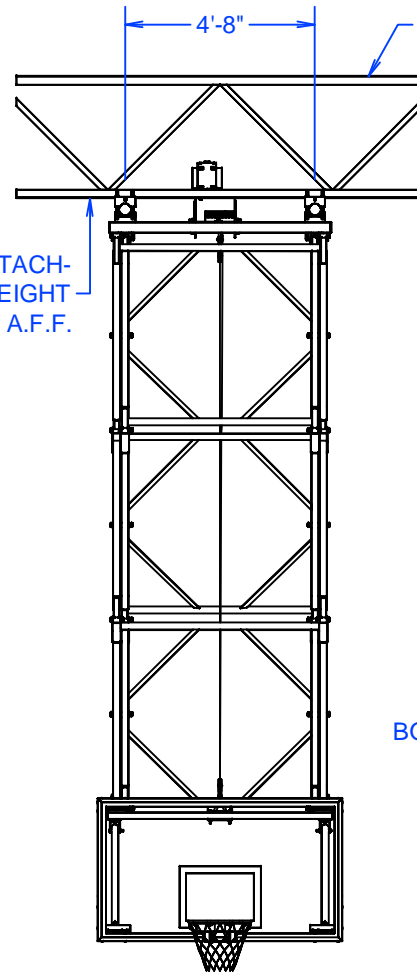

STORAGE POSITION
FRONT VIEW

STORAGE POSITION
SIDE VIEW

PLAYING POSITION
FRONT VIEW

PLAYING POSITION
SIDE VIEW

MAX. ATTACH-
MENT HEIGHT
28'-0" A.F.F.

OPEN WEB STEEL
JOIST SHOWN

REVISION / STAGE:	MONTH / DAY / YEAR	RELATED DRAWINGS / INFORMATION:
_____	_____	_____
_____	_____	_____
_____	_____	_____
_____	_____	_____
SKYNET		THIS DRAWING IS PROPERTY OF ARIZONA COURTLINES, INC. AND MAY NOT BE REPRODUCED WITHOUT WRITTEN PERMISSION

SKYNET

SCISSOR BASKET

ARIZONA COURTLINES, INC.

8742 NORTH 78TH AVENUE
PEORIA, ARIZONA 85345
TEL. 623.939.8126
FAX. 623.939.2526
www.ARIZONACOURTLINES.com

DRAWN BY: EDDIE CAFFERAT
CHECKED BY:
QUANTITY: _____