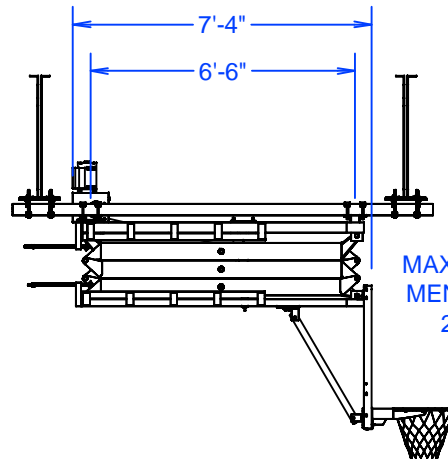

STORAGE POSITION
FRONT VIEW

STORAGE POSITION
SIDE VIEW

PLAYING POSITION
FRONT VIEW

PLAYING POSITION
SIDE VIEW

MAX. ATTACH-
MENT HEIGHT
28'-0" A.F.F.

OPEN WEB STEEL
JOIST SHOWN

REVISION / STAGE:	MONTH / DAY / YEAR	RELATED DRAWINGS / INFORMATION:
_____	_____	_____
_____	_____	_____
_____	_____	_____
_____	_____	_____
SKYNET		THIS DRAWING IS PROPERTY OF ARIZONA COURTLINES, INC. AND MAY NOT BE REPRODUCED WITHOUT WRITTEN PERMISSION