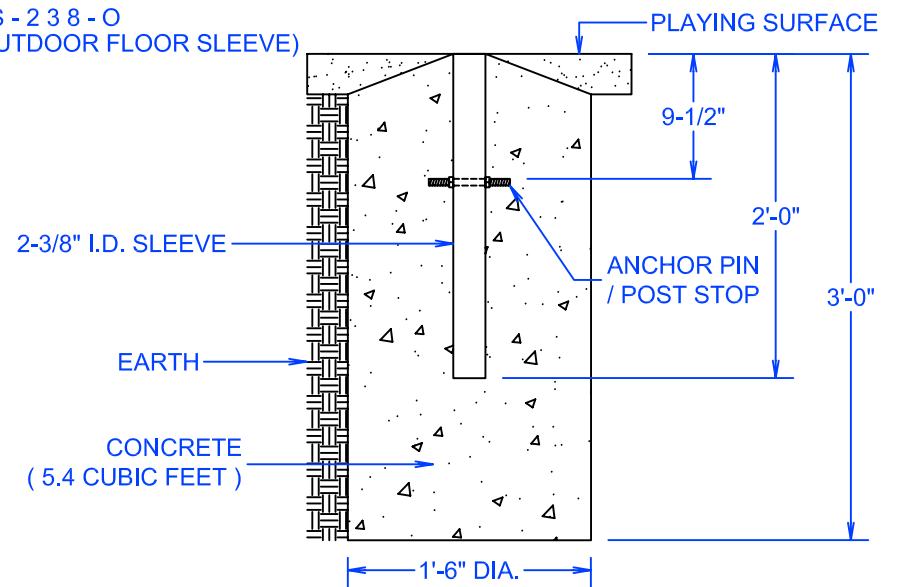

FS-238
(INDOOR FLOOR SLEEVE)

FS-238-O
(OUTDOOR FLOOR SLEEVE)

FS-238-OC
(OUTDOOR FLOOR SLEEVE WITH COVERPLATE)

PERM-238
(PERMANENT POST)

REVISION / STAGE:	MONTH / DAY / YEAR	RELATED DRAWINGS / INFORMATION:
2-3/8" DETAILS		THIS DRAWING IS PROPERTY OF ARIZONA COURTLINES, INC. AND MAY NOT BE REPRODUCED WITHOUT WRITTEN PERMISSION

2-3/8" DIAMETER POST(S) SLEEVE / FOOTING DETAILS

- SPECIFY TYPE**
- FS-238
 - FS-238-OC
 - FS-238-O
 - PERM-238

ARIZONA COURTLINES, INC.

8742 NORTH 78 TH AVENUE
PEORIA, ARIZONA 85345
PHONE (623) 939 - 8126
FAX (623) 939 - 2526
WWW.ARIZONACOURTLINES.COM