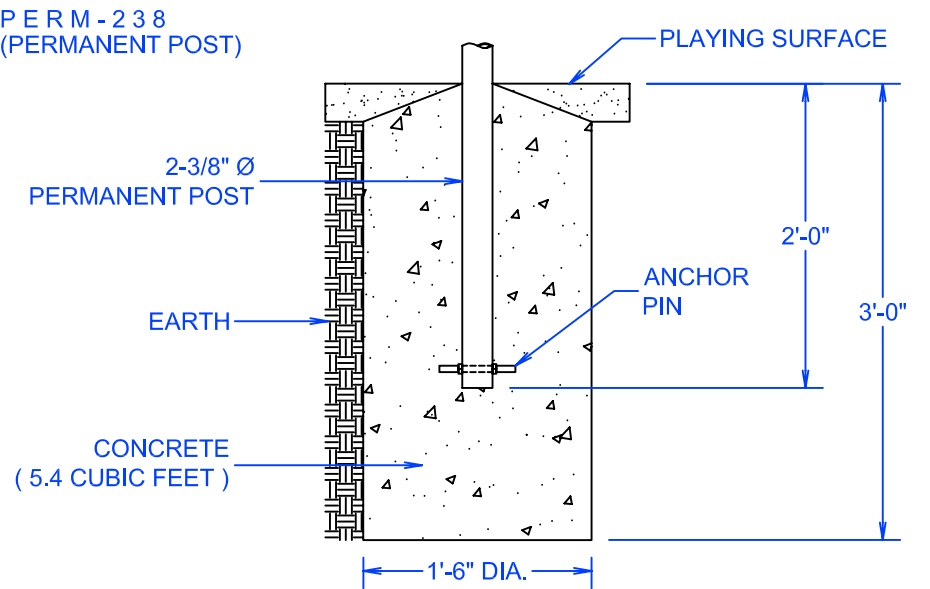

FS-238
(INDOOR FLOOR SLEEVE)

FS-238-O
(OUTDOOR FLOOR SLEEVE)

FS-238-OC
(OUTDOOR FLOOR SLEEVE WITH COVERPLATE)

PERM-238
(PERMANENT POST)

REVISION / STAGE:	MONTH / DAY / YEAR	RELATED DRAWINGS / INFORMATION:
2-3/8" DETAILS		THIS DRAWING IS PROPERTY OF ARIZONA COURTLINES, INC. AND MAY NOT BE REPRODUCED WITHOUT WRITTEN PERMISSION

2-3/8" DIAMETER POST(S) SLEEVE / FOOTING DETAILS

- SPECIFY TYPE**
- FS-238
 - FS-238-OC
 - FS-238-O
 - PERM-238

ARIZONA COURTLINES, INC.

8742 NORTH 78 TH AVENUE
PEORIA, ARIZONA 85345
PHONE (623) 939 - 8126
FAX (623) 939 - 2526
WWW.ARIZONACOURTLINES.COM