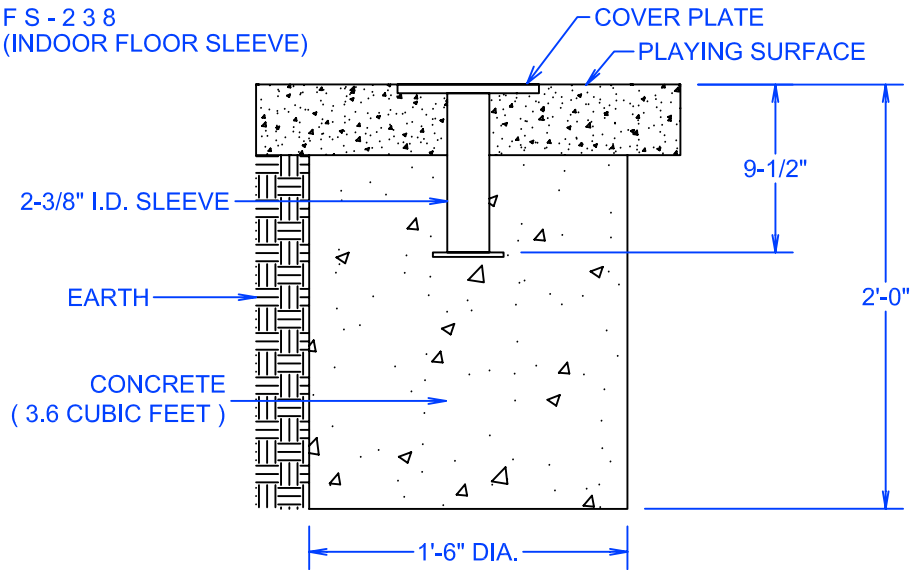

FS-238
(INDOOR FLOOR SLEEVE)

FS-238-O
(OUTDOOR FLOOR SLEEVE)

FS-238-OC
(OUTDOOR FLOOR SLEEVE WITH COVERPLATE)

PERM-238
(PERMANENT POST)

REVISION / STAGE:	MONTH / DAY / YEAR	RELATED DRAWINGS / INFORMATION:
2-3/8" DETAILS		THIS DRAWING IS PROPERTY OF ARIZONA COURTLINES, INC. AND MAY NOT BE REPRODUCED WITHOUT WRITTEN PERMISSION

2-3/8" DIAMETER POST(S) SLEEVE / FOOTING DETAILS

- SPECIFY TYPE**
- FS-238
 - FS-238-OC
 - FS-238-O
 - PERM-238

ARIZONA COURTLINES, INC.

8742 NORTH 78 TH AVENUE
PEORIA, ARIZONA 85345
PHONE (623) 939 - 8126
FAX (623) 939 - 2526
WWW.ARIZONACOURTLINES.COM