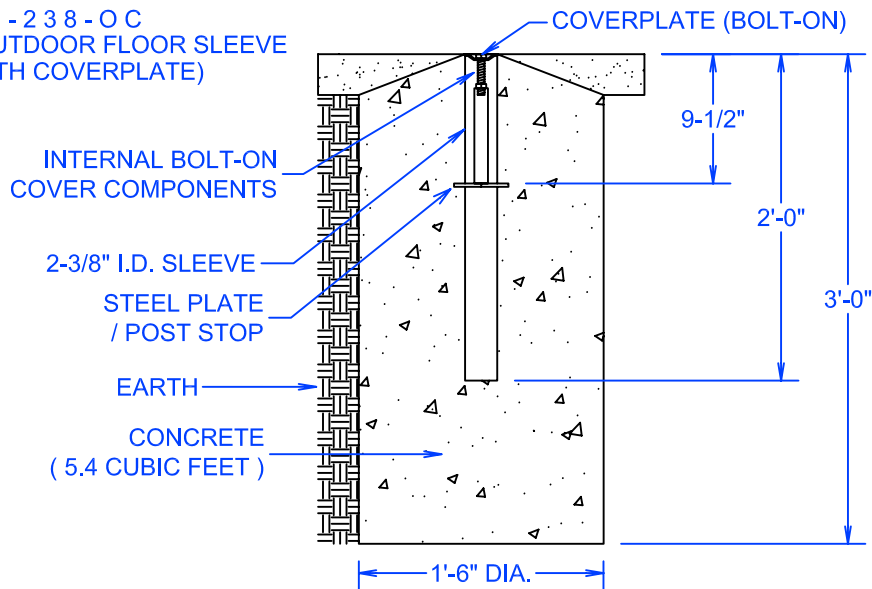

FS-238
(INDOOR FLOOR SLEEVE)

FS-238-O
(OUTDOOR FLOOR SLEEVE)

FS-238-OC
(OUTDOOR FLOOR SLEEVE WITH COVERPLATE)

PERM-238
(PERMANENT POST)

REVISION / STAGE:	MONTH / DAY / YEAR	RELATED DRAWINGS / INFORMATION:
2-3/8" DETAILS		THIS DRAWING IS PROPERTY OF ARIZONA COURTLINES, INC. AND MAY NOT BE REPRODUCED WITHOUT WRITTEN PERMISSION

2-3/8" DIAMETER POST(S) SLEEVE / FOOTING DETAILS

- SPECIFY TYPE**
- FS-238
 - FS-238-OC
 - FS-238-O
 - PERM-238

ARIZONA COURTLINES, INC.

8742 NORTH 78 TH AVENUE
PEORIA, ARIZONA 85345
PHONE (623) 939 - 8126
FAX (623) 939 - 2526
WWW.ARIZONACOURTLINES.COM

DRAWN BY:
EDDIE CAFFERATA

CHECKED BY:

QUANTITY: