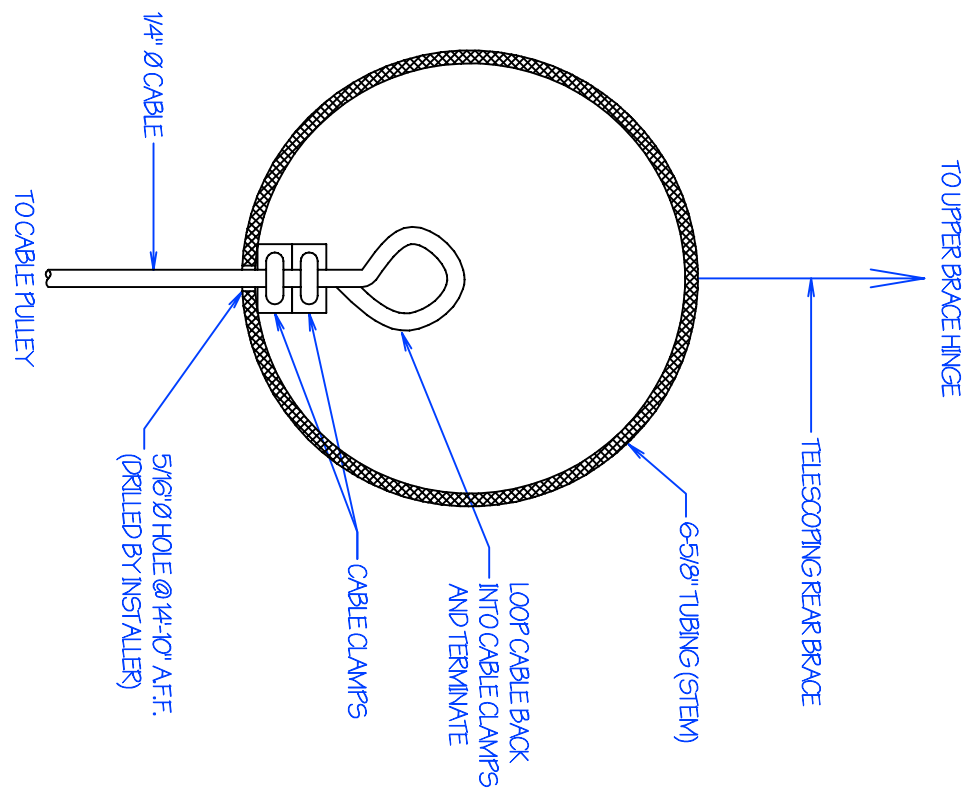

A

WHEN CABLE TRAVELS SAME DIRECTION OF BRACING.

TO JACKKNIFE HINGE

B

WHEN CABLE TRAVELS OPPOSITE DIRECTION OF BRACING.

TO UPPER BRACE HINGE

TELESCOPING REAR BRACE

REVISION / STAGE / MONTH / DAY / YEAR

QUANTITY:

D-7

THIS DRAWING IS PROPERTY OF ARIZONA COURTLINES, INC. AND MAY NOT BE REPRODUCED WITHOUT WRITTEN PERMISSION

CABLE ATTACHMENT TO STEM
(FOR SINGLE DROP / MAST BACKSTOP)