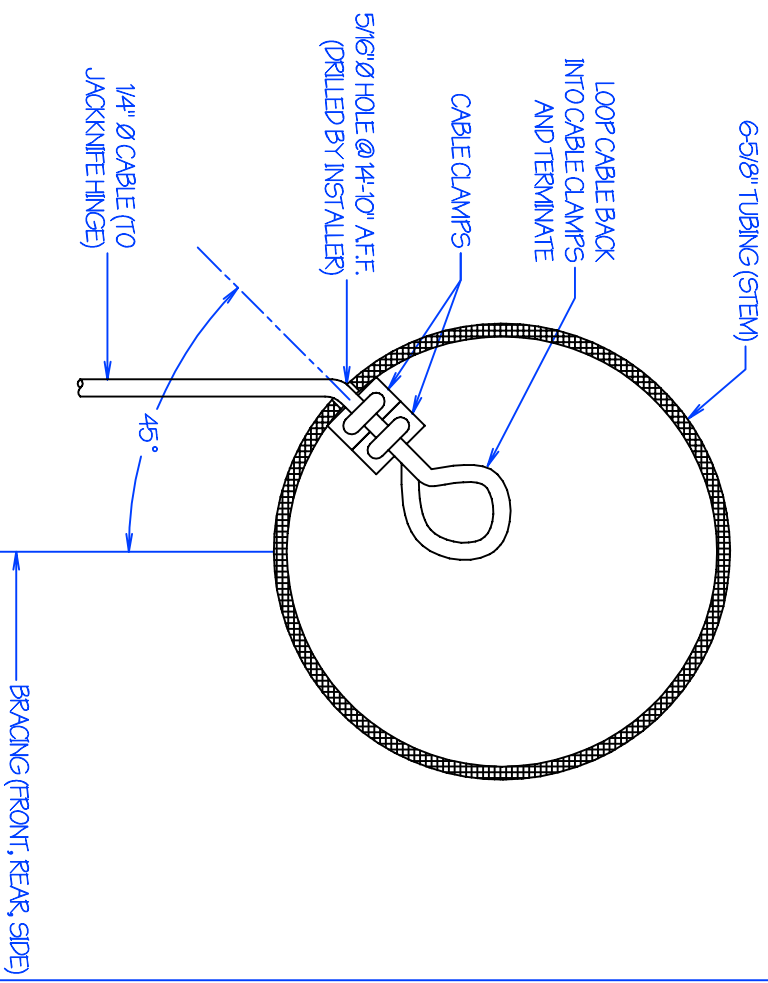

A

WHEN CABLE TRAVELS SAME DIRECTION OF BRACING.

TO JACKKNIFE HINGE

B

WHEN CABLE TRAVELS OPPOSITE DIRECTION OF BRACING.

TO UPPER BRACE HINGE

TELESCOPING REAR BRACE

REVISION / STAGE / MONTH / DAY / YEAR

QUANTITY:

D-7

THIS DRAWING IS PROPERTY OF ARIZONA COURTLINES, INC. AND MAY NOT BE REPRODUCED WITHOUT WRITTEN PERMISSION

CABLE ATTACHMENT TO STEM
(FOR SINGLE DROP / MAST BACKSTOP)