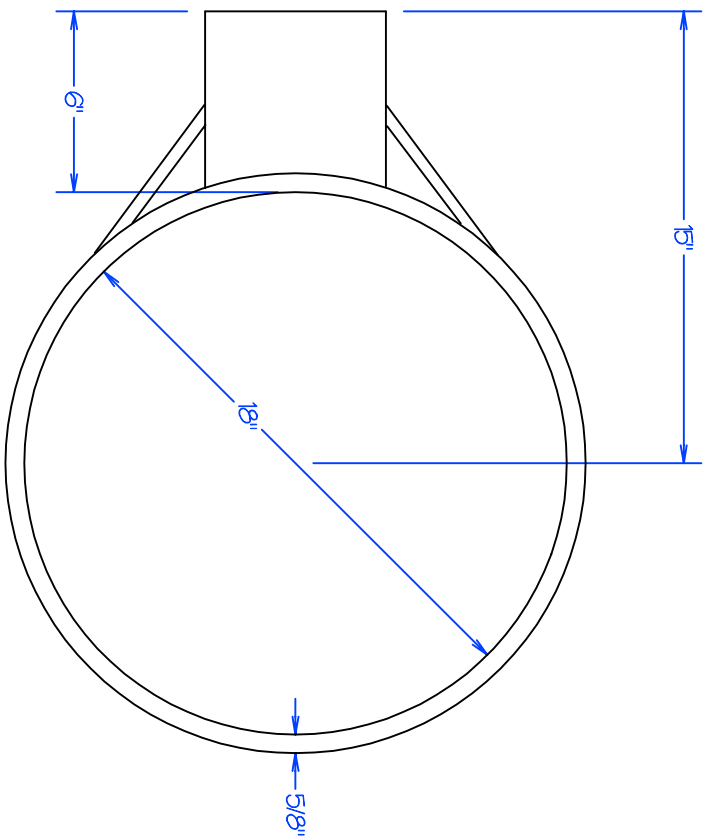

RECTANGULAR BACKBOARD NOTE:
 THIS GOAL IS RECOMMENDED FOR 42" (HEIGHT) BACKBOARDS,
 FOR 48" (HEIGHT) BACKBOARDS USE FM-1 (STANDARD PATTERN)

REVISION/STAGE MONTH / DAY / YEAR

RELATED DRAWINGS / INFORMATION

FM-1SB

FRONT MOUNT FIXED GOAL (SHORT BOARD)

FM-1SB

THIS DRAWING IS PROPERTY OF ARIZONA COURTLINES, INC. AND MAY NOT BE REPRODUCED WITHOUT WRITTEN PERMISSION

ARIZONA COURTLINES, INC.

8742 NORTH 72ND AVENUE
 PEORIA, ARIZONA 85345
 PHONE (623) 939-8726
 FAX (623) 939-2626
 WWW.ARIZONACOURTLINES.COM

DRAWN BY:

EDDIE CARRERATA

CHECKED BY:

QUANTITY:
