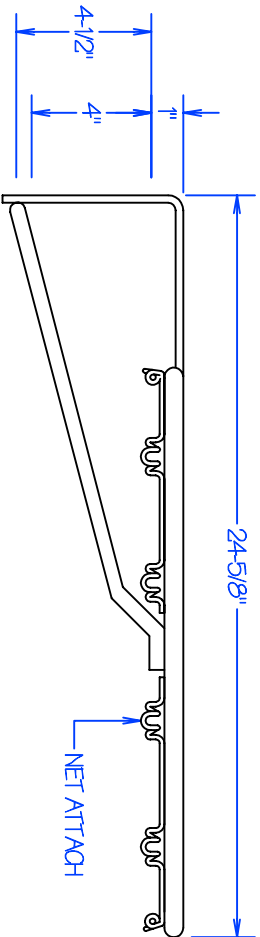

RECTANGULAR BACKBOARD NOTE:
 THIS GOAL IS RECOMMENDED FOR 42" (HEIGHT) BACKBOARDS,
 FOR 48" (HEIGHT) BACKBOARDS USE FM-1 (STANDARD PATTERN)

REVISION/STAGE MONTH / DAY / YEAR

RELATED DRAWINGS / INFORMATION

FM-1SB

FRONT MOUNT FIXED GOAL (SHORT BOARD)

FM-1SB

THIS DRAWING IS PROPERTY OF ARIZONA COURTLINES, INC. AND MAY NOT BE REPRODUCED WITHOUT WRITTEN PERMISSION

ARIZONA COURTLINES, INC.

8742 NORTH 72ND AVENUE
 PEORIA, ARIZONA 85345
 PHONE (623) 939-8726
 FAX (623) 939-2626
 WWW.ARIZONACOURTLINES.COM

DRAWN BY:

EDDIE CARRERATA

CHECKED BY:

QUANTITY:
