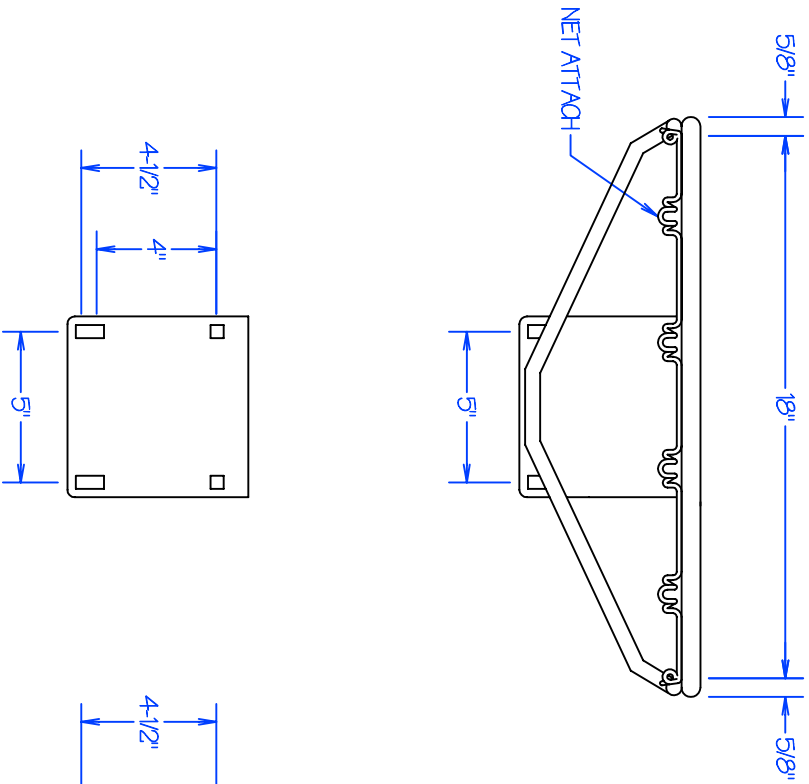

RECTANGULAR BACKBOARD NOTE:
 THIS GOAL IS RECOMMENDED FOR 42" (HEIGHT) BACKBOARDS,
 FOR 48" (HEIGHT) BACKBOARDS USE FM-1 (STANDARD PATTERN)

REVISION/STAGE MONTH / DAY / YEAR

RELATED DRAWINGS / INFORMATION

FM-1SB

FRONT MOUNT FIXED GOAL (SHORT BOARD)

FM-1SB

THIS DRAWING IS PROPERTY OF ARIZONA COURTLINES, INC. AND MAY NOT BE REPRODUCED WITHOUT WRITTEN PERMISSION

ARIZONA COURTLINES, INC.

8742 NORTH 72ND AVENUE
 PEORIA, ARIZONA 85345
 PHONE (623) 939-8726
 FAX (623) 939-2626
 WWW.ARIZONACOURTLINES.COM

DRAWN BY:

EDDIE CARRERATA

CHECKED BY:

QUANTITY:
