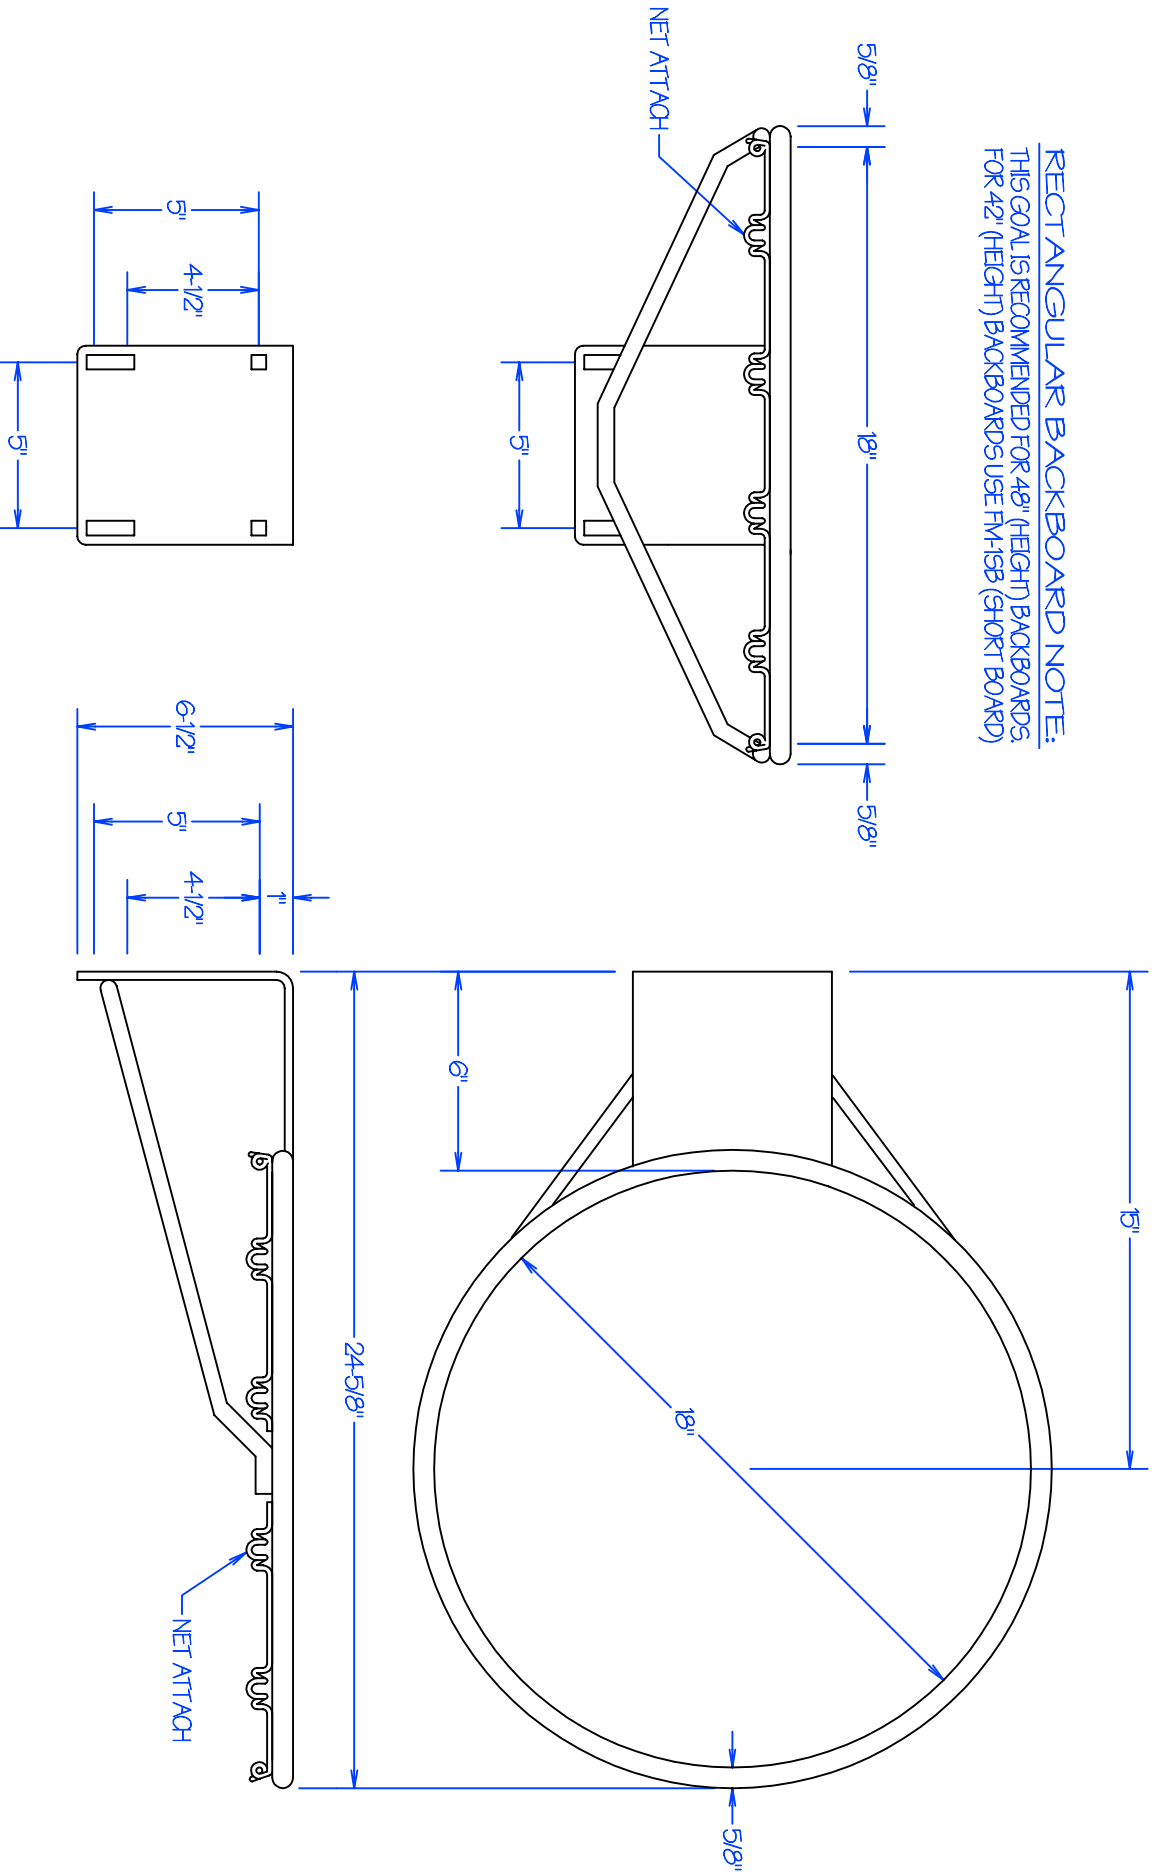

**RECTANGULAR BACKBOARD NOTE:**  
 THIS GOAL IS RECOMMENDED FOR 48" (HEIGHT) BACKBOARDS  
 FOR 42" (HEIGHT) BACKBOARDS USE FM-HSB (SHORT BOARD)

REVISION/STAGE	MONTH / DAY / YEAR	RELATED DRAWINGS / INFORMATION
FM-1		