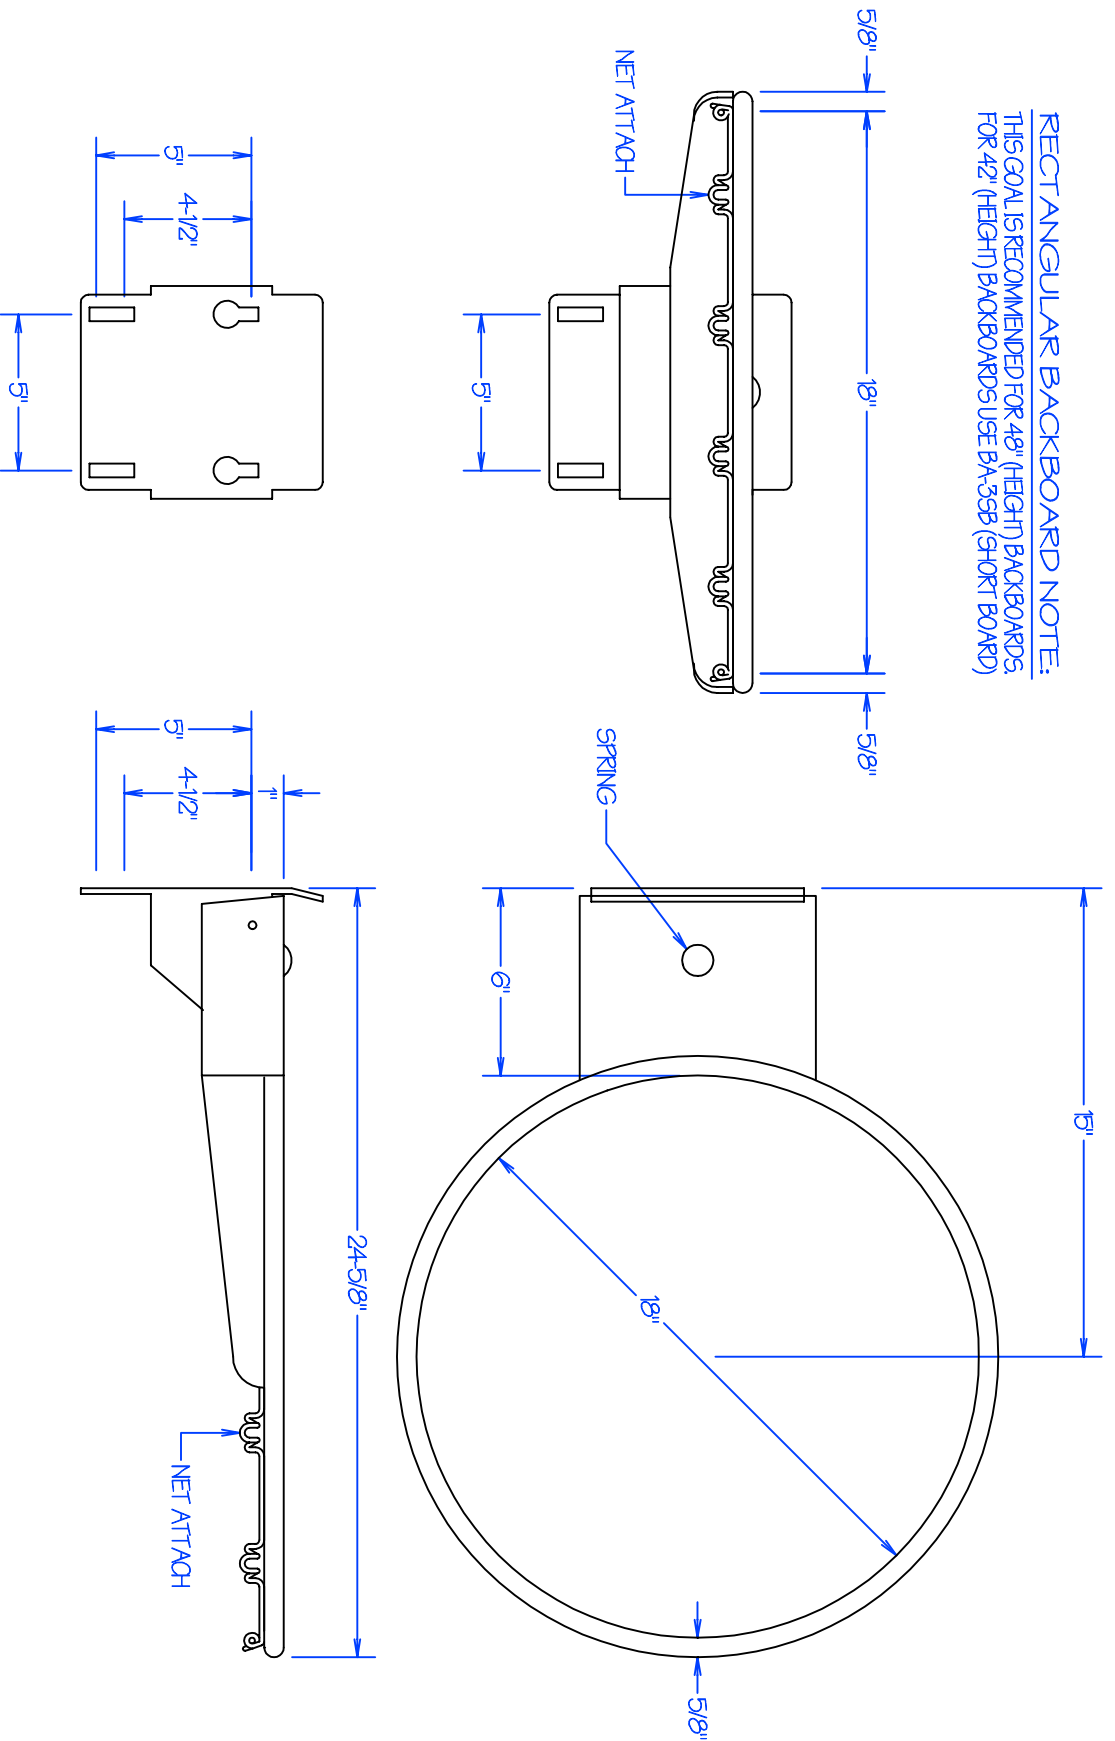

RECTANGULAR BACKBOARD NOTE:  
 THIS GOAL IS RECOMMENDED FOR 48" (HEIGHT) BACKBOARDS.  
 FOR 42" (HEIGHT) BACKBOARDS USE BA-35B (SHORT BOARD)

REVISION / STAGE MONTH / DAY / YEAR

RELATED DRAWINGS / INFORMATION

BA-3

PRO-STRENGTH COLLAPSIBLE GOAL

BA-3

THIS DRAWING IS PROPERTY OF ARIZONA COURTLINES, INC. AND MAY NOT BE REPRODUCED WITHOUT WRITTEN PERMISSION

ARIZONA COURTLINES, INC.

8742 NORTH 72<sup>ND</sup> AVENUE  
 PEORIA, ARIZONA 85345  
 PHONE (623) 939-8726  
 FAX (623) 939-2526  
 WWW.ARIZONACOURTLINES.COM

DRAWN BY:

EDDIE CARRERATA

CHECKED BY:

QUANTITY:

\_\_\_\_\_