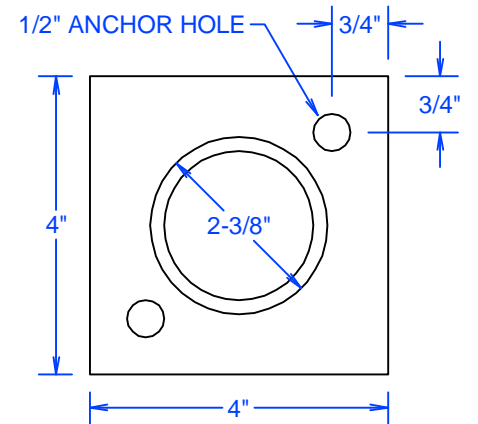

SURFACE MOUNT PLATE

ANCHORS PROVIDED BY INSTALLER.
TWO ANCHORS PER PLATE.
3/8" ANCHORS RECOMMENDED.

×	MODEL	FINISH	INSTALL TYPE
	BR-07GI	GALVANIZED	IN-GROUND
	BR-07GS	GALVANIZED	SURFACE MOUNT
	BR-07PI	POWDER COATED	IN-GROUND
	BR-07PS	POWDER COATED	SURFACE MOUNT

INSTALL TYPE	CUT LENGTH
IN-GROUND	26'-6" [318"]
SURFACE MOUNT	24'-10" [298"]

REVISION / STAGE:	MONTH / DAY / YEAR	RELATED DRAWINGS / INFORMATION:
_____	FEBRUARY 27, 2012	
_____	_____	
_____	_____	
_____	_____	
BR-07		THIS DRAWING IS PROPERTY OF ARIZONA COURTLINES, INC. AND MAY NOT BE REPRODUCED WITHOUT WRITTEN PERMISSION