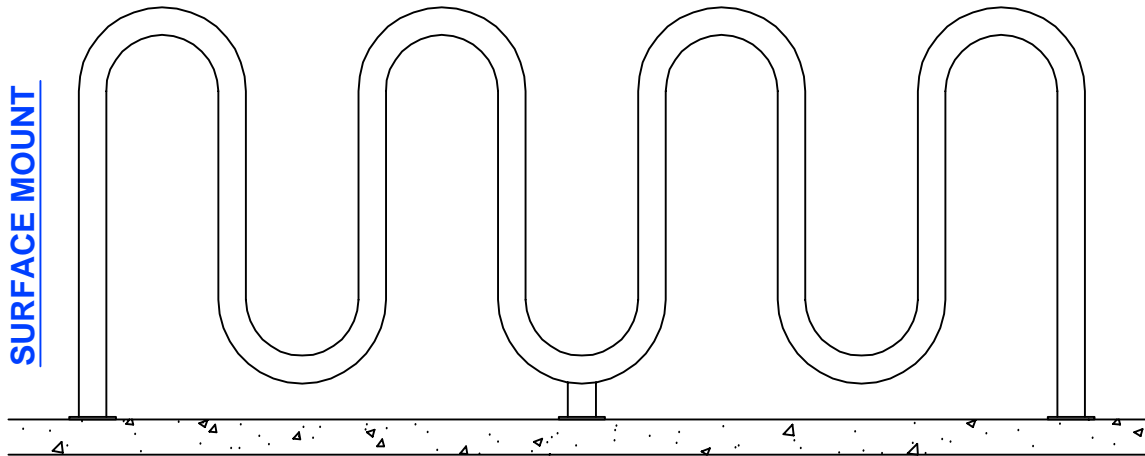

SURFACE MOUNT PLATE

ANCHORS PROVIDED BY INSTALLER.
TWO ANCHORS PER PLATE.
3/8" ANCHORS RECOMMENDED.

×	MODEL	FINISH	INSTALL TYPE
	BR-07GI	GALVANIZED	IN-GROUND
	BR-07GS	GALVANIZED	SURFACE MOUNT
	BR-07PI	POWDER COATED	IN-GROUND
	BR-07PS	POWDER COATED	SURFACE MOUNT

INSTALL TYPE	CUT LENGTH
IN-GROUND	26'-6" [318"]
SURFACE MOUNT	24'-10" [298"]

REVISION / STAGE:	MONTH / DAY / YEAR	RELATED DRAWINGS / INFORMATION:
_____	FEBRUARY 27, 2012	
_____	_____	
_____	_____	
_____	_____	
BR-07		THIS DRAWING IS PROPERTY OF ARIZONA COURTLINES, INC. AND MAY NOT BE REPRODUCED WITHOUT WRITTEN PERMISSION