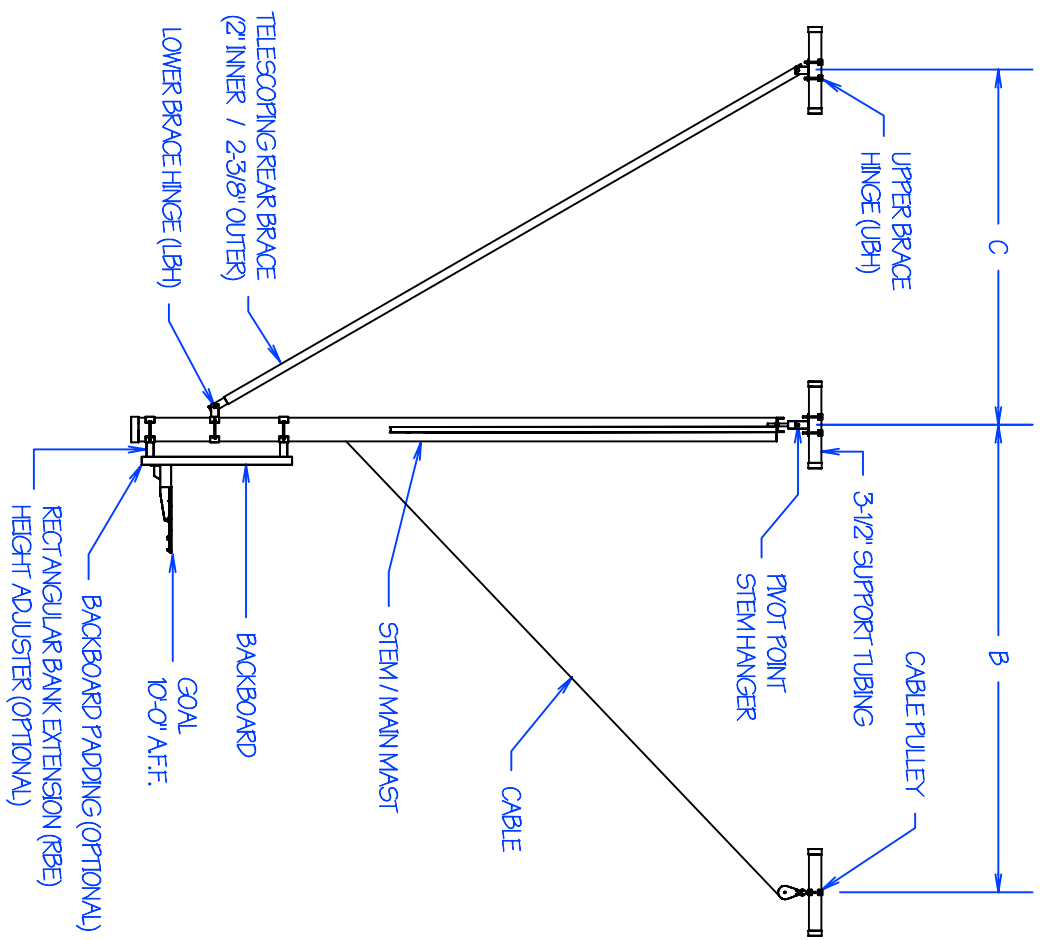

REVISION/STAGE	MONTH / DAY / YEAR	RELATED DRAWINGS / INFORMATION

1D-FFRB

1D-FFRB

THIS DRAWING IS PROPERTY OF ARIZONA COURTLINES, INC. AND MAY NOT BE REPRODUCED WITHOUT WRITTEN PERMISSION.

SINGLE DROP (GRAND CANYON SERIES)
FORWARD FOLD - REAR BRACED